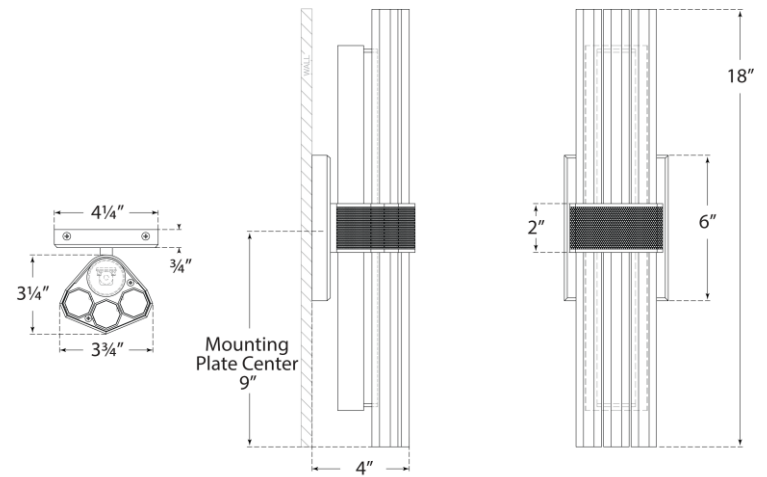

## Fascio 18" Sconce

Item # LR 2909HAB-CG

Designer: Lauren Rottet

Height: 18"

Width: 4.25"

Extension: 4"

Backplate: 4.25" x 6" Rectangle

Finishes: BZ, HAB, PN

Trim Options: CG

Socket: Dedicated LED

Wattage: 12w (1000lm)

Weight: 8 Pounds

Top View

Side View

Front View