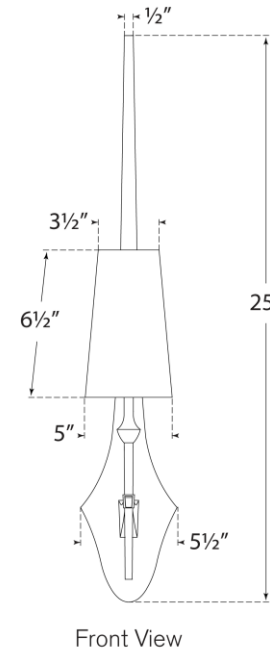

TEAR SHEET

Pippa Medium Sconce

Item # TOB 2737BSL-L

Designer: Thomas O'Brien

Height: 25"

Width: 5.5"

Extension: 8"

Backplate: 4.5" x 21" Decorative

Finishes: BSL, G, PW

Shade Treatments: L

Shade Details: 3.5" x 5" x 6.5" Banded

Socket: E12 Candelabra

Wattage: 60 B11

Weight: 6 Pounds

Note: Requires Smaller Outlet Box

Front View

Side View