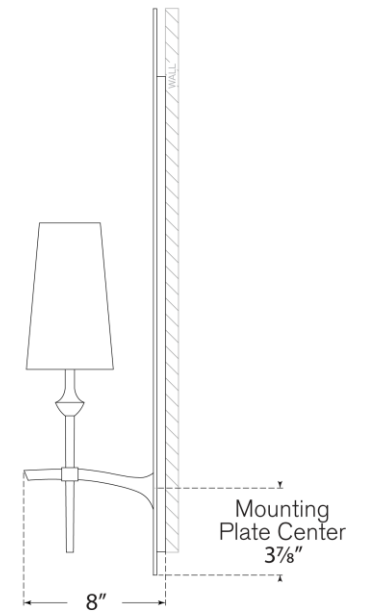

TEAR SHEET

Pippa Medium Sconce

Item # TOB 2737BSL-L

Designer: Thomas O'Brien

Height: 25"

Width: 5.5"

Extension: 8"

Backplate: 4.5" x 21" Decorative

Finishes: BSL, G, PW

Shade Treatments: L

Shade Details: 3.5" x 5" x 6.5" Banded

Socket: E12 Candelabra

Wattage: 60 B11

Weight: 6 Pounds

Note: Requires Smaller Outlet Box

Front View

Side View