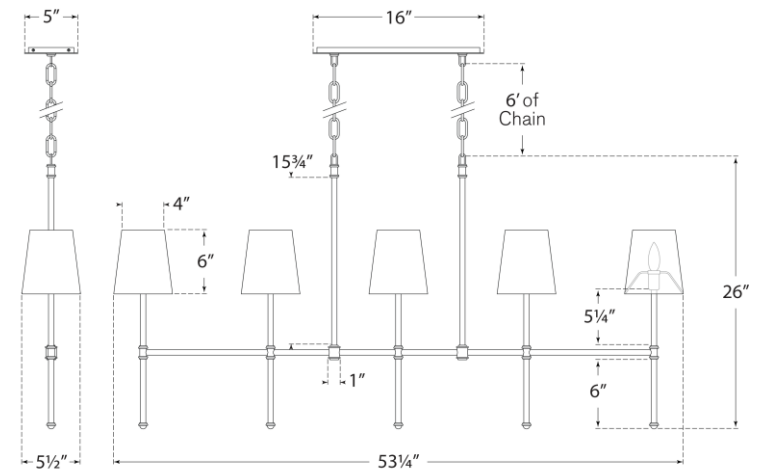

## Camille Medium Linear Chandelier

Item # SK 5055PN-NP

Designer: Suzanne Kasler

Height: 26"

Width: 53.25"

Canopy: 5" x 16" Rectangle

Finishes: BZ, HAB, PN

Shade Treatments: NP

Shade Details: 4" x 5.5" x 6"

Socket: 5 - E12 Candelabra

Wattage: 5 - 40 B11

Weight: 17 Pounds

Side View